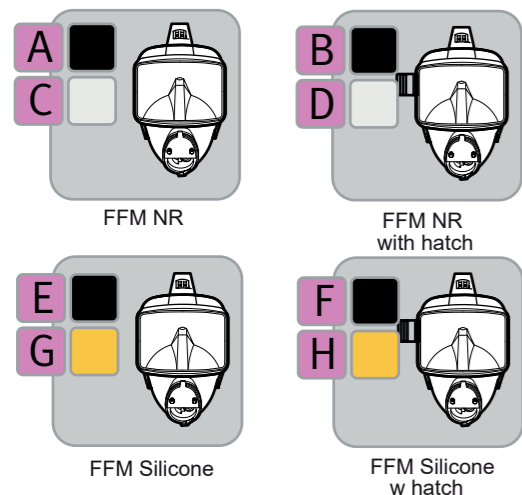

Cylinder		
Art. No.	Code	Name
PRO-S-CYL-	A	Pro Single Cyl. steel 4 liter
PRO-S-CYL-	B	Pro Single Cyl. steel 6 liter
PRO-S-CYL-	C	Pro Single Cyl. steel 10 liter
PRO-S-CYL-	Z	Pro Single Cyl. mounting kit
	o	None

Regulator		
Art. No.	Code	Name
PRO-S-REG-	A	Pro Regulator w warning, bar
PRO-S-REG-	B	Pro Regulator w warning + DP1, bar
PRO-S-REG-	C	Pro Regulator w warning, psi
PRO-S-REG-	D	Pro Regulator w warning + DP1, psi
PRO-S-REG-	J	Pro Regulator, bar
PRO-S-REG-	K	Pro Regulator + DP1, bar
PRO-S-REG-	L	Pro Regulator, psi
PRO-S-REG-	M	Pro Regulator + DP1, psi
	o	None

Breathing valve		
Art. No.	Code	Name
BV-	A	Breathing valve w mouthpiece
BV-	B	Breathing valve for FFM w/o SP
BV-	C	Breathing valve for FFM w SP
	o	None

Full-face mask		
Art. No.	Code	Name
FFM-	A	FFM NR Black
FFM-	B	FFM NR Black w hatch
FFM-	C	FFM NR Grey
FFM-	D	FFM NR Grey w hatch
FFM-	E	FFM Silicone Black
FFM-	F	FFM Silicone Black w hatch
FFM-	G	FFM Silicone Yellow
FFM-	H	FFM Silicone Yellow w hatch
	o	None

Octopus		
Art. No.	Code	Name
OCT-	A	Octopus (w hose and oct. holder)
	o	None

Dry Suit hose		
Art. No.	Code	Name
SH-	A	CEJN connection
	o	None

High-pressure accessory		
Art. No.	Code	Name
HP-S-	A	Divator HUD 55 bar
HP-S-	B	Divator HUD 80 bar
	o	None