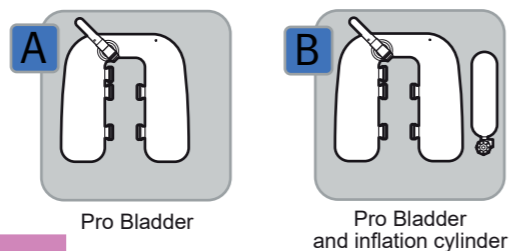

Divator Pro Configurator Single cylinder

Harness		
Art. No.	Code	Name
PRO-H-	A	Pro Harness
PRO-H-	B	Pro Harness w weights

Bladder		
Art. No.	Code	Name
PRO-B-	A	Pro Bladder
PRO-B-	B	Pro Bladder and inflation cyl.
PRO-B-	E	Pro Rescue Bladder
	o	None

Cylinder		
Art. No.	Code	Name
PRO-S-CYL-	A	Pro Single Cyl. steel 4 liter
PRO-S-CYL-	B	Pro Single Cyl. steel 6 liter
PRO-S-CYL-	C	Pro Single Cyl. steel 10 liter
PRO-S-CYL-	Z	Pro Single Cyl. mounting kit
	o	None