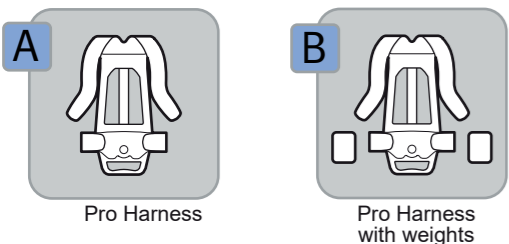

Divator Pro Configurator Single cylinder

Harness		
Art. No.	Code	Name
PRO-H-	A	Pro Harness
PRO-H-	B	Pro Harness w weights

Bladder		
Art. No.	Code	Name
PRO-B-	A	Pro Bladder
PRO-B-	B	Pro Bladder and inflation cyl.
PRO-B-	E	Pro Rescue Bladder
	o	None