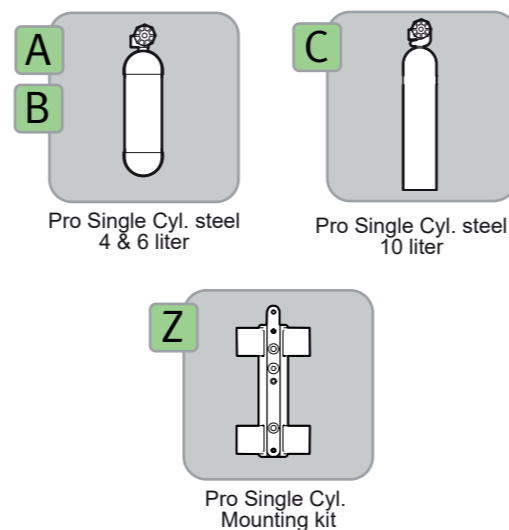

Divator Pro Configurator Single cylinder

Harness		
Art. No.	Code	Name
PRO-H-	A	Pro Harness
PRO-H-	B	Pro Harness w weights

Bladder		
Art. No.	Code	Name
PRO-B-	A	Pro Bladder
PRO-B-	B	Pro Bladder and inflation cyl.
PRO-B-	E	Pro Rescue Bladder
	o	None

Cylinder		
Art. No.	Code	Name
PRO-S-CYL-	A	Pro Single Cyl. steel 4 liter
PRO-S-CYL-	B	Pro Single Cyl. steel 6 liter
PRO-S-CYL-	C	Pro Single Cyl. steel 10 liter
PRO-S-CYL-	Z	Pro Single Cyl. mounting kit
	o	None