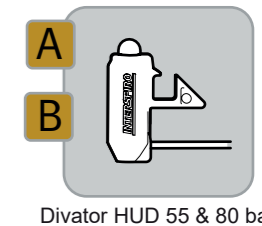

Breathing valve		
Art. No.	Code	Name
BV-	A	Breathing valve w mouthpiece
BV-	B	Breathing valve for FFM w/o SP
BV-	C	Breathing valve for FFM w SP
	o	None

Full-face mask		
Art. No.	Code	Name
FFM-	A	FFM NR Black
FFM-	B	FFM NR Black w hatch
FFM-	C	FFM NR Grey
FFM-	D	FFM NR Grey w hatch
FFM-	E	FFM Silicone Black
FFM-	F	FFM Silicone Black w hatch
FFM-	G	FFM Silicone Yellow
FFM-	H	FFM Silicone Yellow w hatch
	o	None

Octopus		
Art. No.	Code	Name
OCT-	A	Octopus (w hose and oct. holder)
	o	None

Dry Suit hose		
Art. No.	Code	Name
SH-	A	CEJN connection
	o	None

High-pressure accessory		
Art. No.	Code	Name
HP-S-	A	Divator HUD 55 bar
HP-S-	B	Divator HUD 80 bar
	o	None