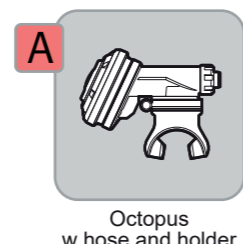

Divator Pro Configurator Single cylinder

Harness		
Art. No.	Code	Name
PRO-H-	A	Pro Harness
PRO-H-	B	Pro Harness w weights

Bladder		
Art. No.	Code	Name
PRO-B-	A	Pro Bladder
PRO-B-	B	Pro Bladder and inflation cyl.
PRO-B-	E	Pro Rescue Bladder
	o	None

Cylinder		
Art. No.	Code	Name
PRO-S-CYL-	A	Pro Single Cyl. steel 4 liter
PRO-S-CYL-	B	Pro Single Cyl. steel 6 liter
PRO-S-CYL-	C	Pro Single Cyl. steel 10 liter
PRO-S-CYL-	Z	Pro Single Cyl. mounting kit
	o	None

Regulator		
Art. No.	Code	Name
PRO-S-REG-	A	Pro Regulator w warning, bar
PRO-S-REG-	B	Pro Regulator w warning + DP1, bar
PRO-S-REG-	C	Pro Regulator w warning, psi
PRO-S-REG-	D	Pro Regulator w warning + DP1, psi
PRO-S-REG-	J	Pro Regulator, bar
PRO-S-REG-	K	Pro Regulator + DP1, bar
PRO-S-REG-	L	Pro Regulator, psi
PRO-S-REG-	M	Pro Regulator + DP1, psi
	o	None

Breathing valve		
Art. No.	Code	Name
BV-	A	Breathing valve w mouthpiece
BV-	B	Breathing valve for FFM w/o SP
BV-	C	Breathing valve for FFM w SP
	o	None

Full-face mask		
Art. No.	Code	Name
FFM-	A	FFM NR Black
FFM-	B	FFM NR Black w hatch
FFM-	C	FFM NR Grey
FFM-	D	FFM NR Grey w hatch
FFM-	E	FFM Silicone Black
FFM-	F	FFM Silicone Black w hatch
FFM-	G	FFM Silicone Yellow
FFM-	H	FFM Silicone Yellow w hatch
	o	None

Octopus		
Art. No.	Code	Name
OCT-	A	Octopus (w hose and oct. holder)
	o	None

Dry Suit hose		
Art. No.	Code	Name
SH-	A	CEJN connection
	o	None

High-pressure accessory		
Art. No.	Code	Name
HP-S-	A	Divator HUD 55 bar
HP-S-	B	Divator HUD 80 bar
	o	None

O* *can only be chosen when choosing breathing valve with mouthpiece:
A

Divator Pro Configurator
Single cylinder version

Example:

PRO-S- B A A A B A o A A

- Pro Harness with weights
- Pro Bladder
- Pro Cylinder 4 liter steel
- Pro Regulator with warning, bar
- Breathing valve for FFM w/o SP
- FFM NR Black
- No Octopus (zero)
- CEJN Dry Suit Hose
- Divator HUD 55 bar