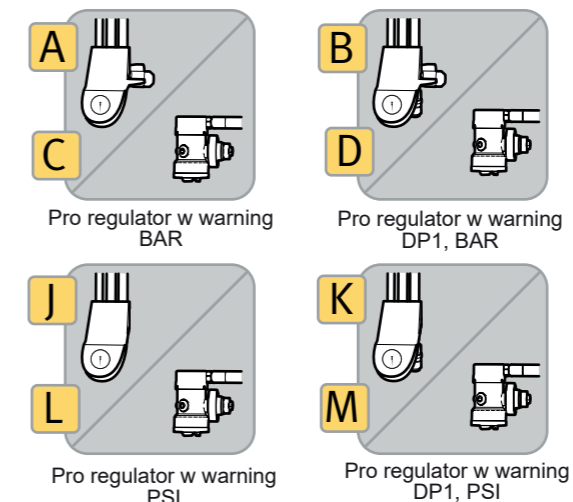

Divator Pro Configurator Single cylinder

Harness		
Art. No.	Code	Name
PRO-H-	A	Pro Harness
PRO-H-	B	Pro Harness w weights

Bladder		
Art. No.	Code	Name
PRO-B-	A	Pro Bladder
PRO-B-	B	Pro Bladder and inflation cyl.
PRO-B-	E	Pro Rescue Bladder
	o	None

Cylinder		
Art. No.	Code	Name
PRO-S-CYL-	A	Pro Single Cyl. steel 4 liter
PRO-S-CYL-	B	Pro Single Cyl. steel 6 liter
PRO-S-CYL-	C	Pro Single Cyl. steel 10 liter
PRO-S-CYL-	Z	Pro Single Cyl. mounting kit
	o	None

Regulator		
Art. No.	Code	Name
PRO-S-REG-	A	Pro Regulator w warning, bar
PRO-S-REG-	B	Pro Regulator w warning + DP1, bar
PRO-S-REG-	C	Pro Regulator w warning, psi
PRO-S-REG-	D	Pro Regulator w warning + DP1, psi
PRO-S-REG-	J	Pro Regulator, bar
PRO-S-REG-	K	Pro Regulator + DP1, bar
PRO-S-REG-	L	Pro Regulator, psi
PRO-S-REG-	M	Pro Regulator + DP1, psi
	o	None

Breathing valve		
Art. No.	Code	Name
BV-	A	Breathing valve w mouthpiece
BV-	B	Breathing valve for FFM w/o SP
BV-	C	Breathing valve for FFM w SP
	o	None

Full-face mask		
Art. No.	Code	Name
FFM-	A	FFM NR Black
FFM-	B	FFM NR Black w hatch
FFM-	C	FFM NR Grey
FFM-	D	FFM NR Grey w hatch
FFM-	E	FFM Silicone Black
FFM-	F	FFM Silicone Black w hatch
FFM-	G	FFM Silicone Yellow
FFM-	H	FFM Silicone Yellow w hatch
	o	None

Octopus		
Art. No.	Code	Name
OCT-	A	Octopus (w hose and oct. holder)
	o	None

Dry Suit hose		
Art. No.	Code	Name
SH-	A	CEJN connection
	o	None

High-pressure accessory		
Art. No.	Code	Name
HP-S-	A	Divator HUD 55 bar
HP-S-	B	Divator HUD 80 bar
	o	None

O* *can only be chosen when choosing breathing valve with mouthpiece:
A

Divator Pro Configurator
Single cylinder version

Example:

PRO-S- B A A A B A o A A

- Pro Harness with weights
- Pro Bladder
- Pro Cylinder 4 liter steel
- Pro Regulator with warning, bar
- Breathing valve for FFM w/o SP
- FFM NR Black
- No Octopus (zero)
- CEJN Dry Suit Hose
- Divator HUD 55 bar