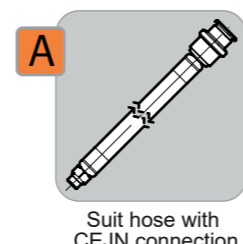

Breathing valve		
Art. No.	Code	Name
BV-	A	Breathing valve w mouthpiece
BV-	B	Breathing valve for FFM w/o SP
BV-	C	Breathing valve for FFM w SP
	o	None

Full-face mask		
Art. No.	Code	Name
FFM-	A	FFM NR Black
FFM-	B	FFM NR Black w hatch
FFM-	C	FFM NR Grey
FFM-	D	FFM NR Grey w hatch
FFM-	E	FFM Silicone Black
FFM-	F	FFM Silicone Black w hatch
FFM-	G	FFM Silicone Yellow
FFM-	H	FFM Silicone Yellow w hatch
	o	None

Octopus		
Art. No.	Code	Name
OCT-	A	Octopus (w hose and oct. holder)
	o	None

Dry Suit hose		
Art. No.	Code	Name
SH-	A	CEJN connection
	o	None

High-pressure accessory		
Art. No.	Code	Name
HP-S-	A	Divator HUD 55 bar
HP-S-	B	Divator HUD 80 bar
	o	None