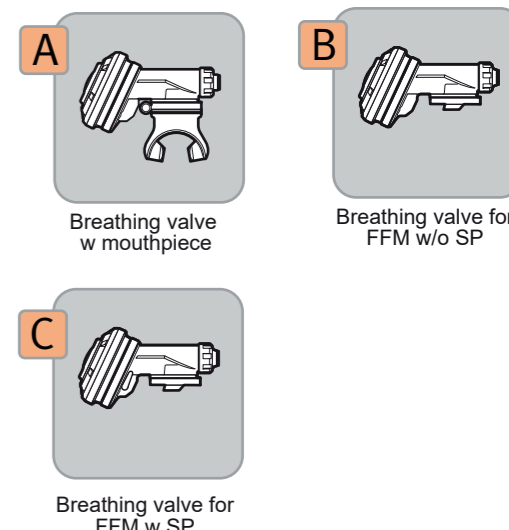

Breathing valve		
Art. No.	Code	Name
BV-	A	Breathing valve w mouthpiece
BV-	B	Breathing valve for FFM w/o SP
BV-	C	Breathing valve for FFM w SP
	o	None